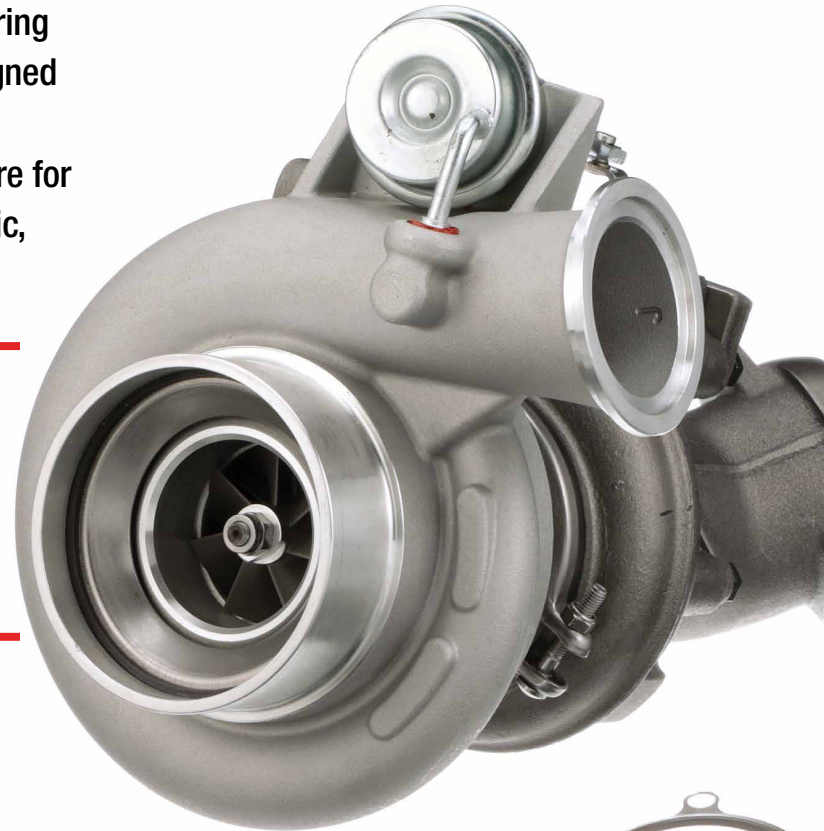

WHAT'S IN YOUR BOX?

All New, Turbo Kits for Long-Term Performance

BWD® offers NEW, no-core Turbocharger Kits covering 17 million vehicles. BWD® Turbochargers are designed for long-term performance on complex engines.

All BWD® Turbos include new gaskets and hardware for a complete repair. Diesel or gas, import or domestic, BWD® has you covered.

**What's inside the BWD® box...
Turbocharger Kits that include
everything needed for a complete
repair. What's in your box?**

The BWD® Turbo Program includes all related components that technicians are looking for to do the job right: coolant lines, oil lines, drain tubes, gasket sets, charge air coolers, solenoids and sensors.