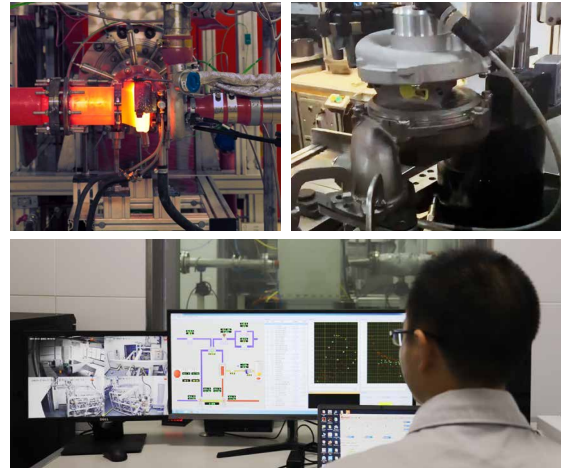

BWD® Turbocharger Testing and Warranty

In the lab and on vehicles, all BWD® Turbochargers are rigorously tested for performance. BWD's testing procedures include hot gas stand testing and burst test validation to ensure structural integrity for durability. In fact, BWD® Turbochargers are 100% end-of-line tested through the full RPM range.

That's why all BWD® Turbocharger Kits come with a 3-year / 36,000-mile limited warranty.