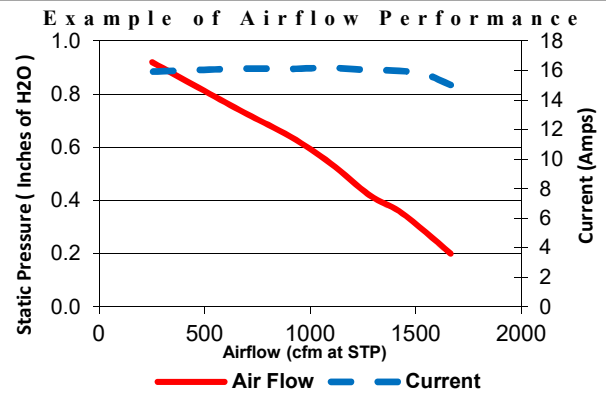

16" HIGH PERFORMANCE FAN

Product Features & Specifications

- ✓ 12 VOLT AND 24 VOLT
- ✓ IP68 AND VENTED 4-POLE MOTOR OPTIONS
- ✓ MARKET LEADING 46% EFFICIENT S-BLADE FAN
- ✓ LONG LIFE MOTOR DESIGN
- ✓ UNDER-HOOD APPLICATIONS
- ✓ "PULLER" DESIGN
- ✓ DIFFERENT PERFORMANCE OPTIONS AVAILABLE
- ✓ SINGLE SPEED
- ✓ EMI AVAILABLE
- ✓ CUSTOM LEADS AND CONNECTORS

Product Dimensions